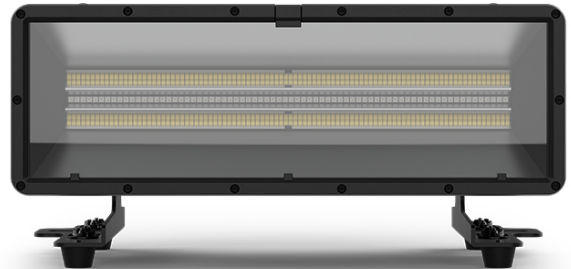

STRIKE Bolt 1C

FEATURES

- Intense, stackable strobe with added color effects rated IP65 for all-weather use
- Twin strobe tubes for intense strobe effects
- Single row of RGBA LEDs for color block effects behind an integrated smart glass (electronic frost) filter
- Designed for rigging versatility with multiple hanging points, end-to-end connections, floor feet, and the ability to be rigged inline with STRIKE Array fixtures to create unique blinder/strobe arrays.

SPECIFICATIONS

OPTICAL

- Light Source: 66 LEDs (quad-color) SMD 5050, 0.9 – 1.5 W, (470 mA), 50,000 hours life expectancy
- Light Source: 392 LEDs, (CW) 1.5 W, 5660 K, 50,000 hours life expectancy
- Color Temperature (at full): 5692K
- CRI: 89.2
- Beam Angle (Combine): 77.5° x 55.8°
- Beam Angle (Plate): 84.6° x 73.6°
- Beam Angle (Beam): 77.7° x 54.7°
- Field Angle (Combine): 130.6° x 104.4°
- Field Angle (Plate): 139.7° x 114.5°
- Field Angle (Beam): 129.1° x 102.3°
- Lumens (Combined): 20,251
- Lumens (Plate): 2735
- Lumens (Beam): 23,736
- Illuminance (Combined): 605 lux @ 5 m
- Illuminance (Plate): 66 lux @ 5 m
- Illuminance (Beam): 729 lux @ 5 m
- Selectable PWM: 1000 Hz, 2000 Hz, 4000 Hz, 6000 Hz, 25,000 Hz, 64,000 Hz

DYNAMIC EFFECTS

- Dimmer: Electronic
- Shutter/Strobe: Electronic
- Strobe Rate: 0 to 30 Hz
- Standalone Color Mixing: Yes
- Dim Modes: 4
- Built-in Automated Programs: Yes

CONSTRUCTION / PHYSICAL

- Dimensions: 14.96 x 8.39 x 11.81 in (380 x 213 x 300 mm)
- Weight: 19 lbs. (8.7 kg)
- Exterior Color: Black
- Housing Material: Magnesium alloy

CONNECTIONS

- Power Connection: Edison (Local) plug to Seetronic Powerkon IP65
- Power Input: Seetronic Powerkon IP65
- Power Output: Seetronic Powerkon IP65

- Data Connectors: 5-pin IP65 XLR, Seetronic etherCON IP65
- Cable Length (power): 5 ft (1.5 m)