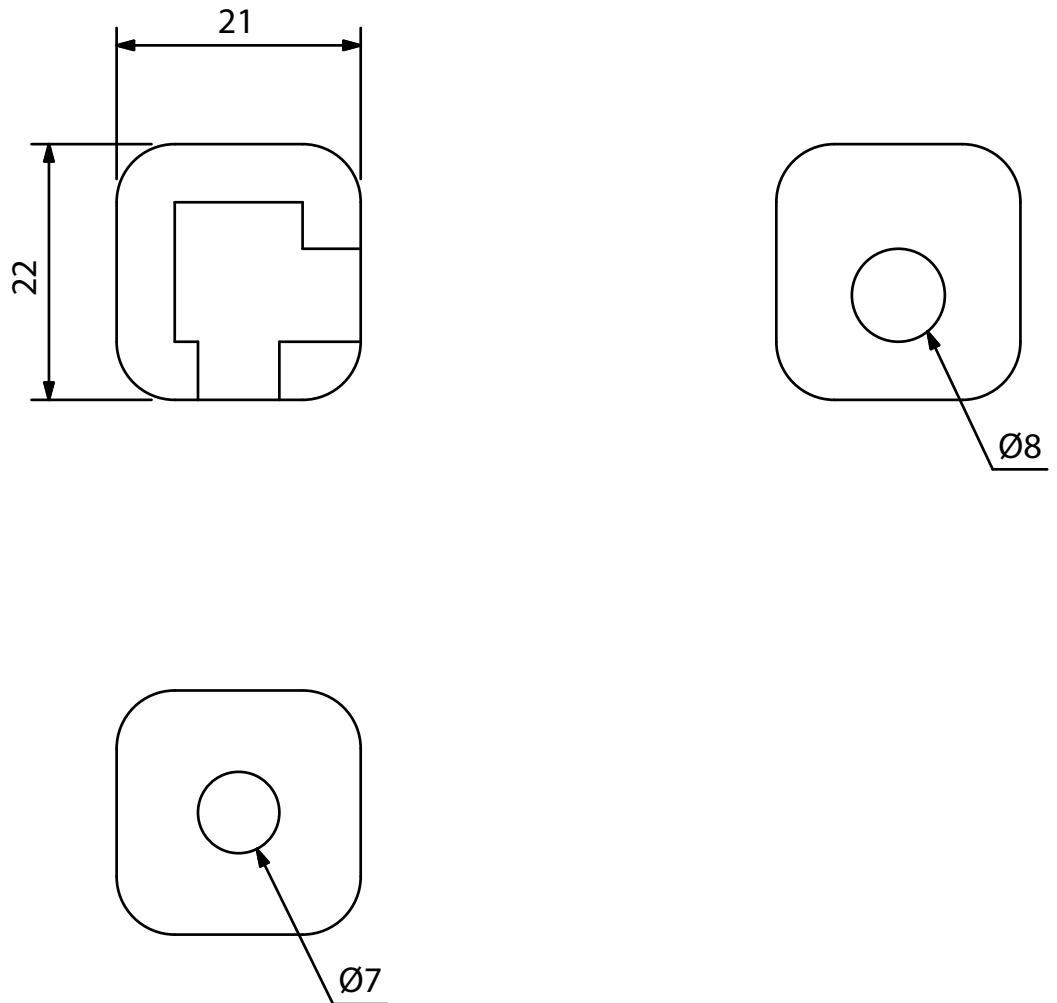

Article number:WH-4000S

Specifications

Finish	black,
--------	--------

Appearance

UNIT:mm

SCALE:1/1